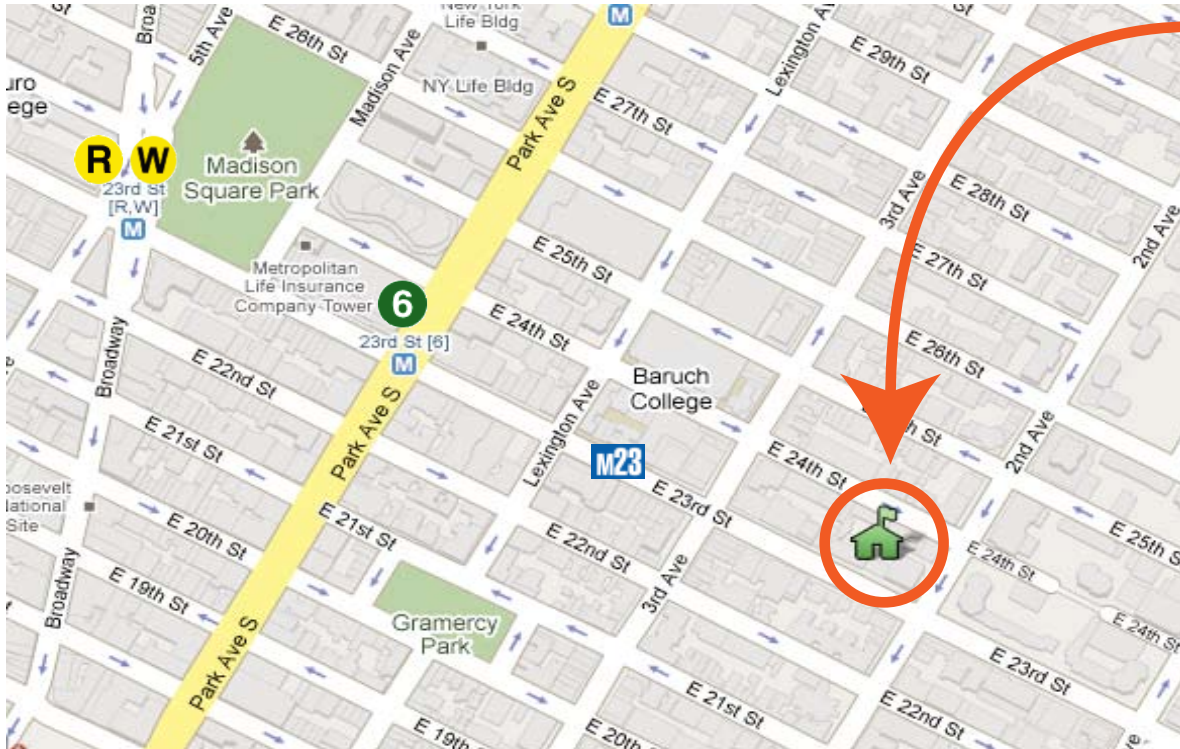

Quest to Learn School for digital kids

Opening Fall 2009 with a 6th grade!

A District 2 school located in downtown Manhattan.

Quest has a home!

We are delighted to announce that Quest to Learn will be located on the **M47 campus** at **225 East 23rd Street, NYC**. In close proximity to our partners the Institute of Play and The New School, Quest to Learn is accessible by public transportation via the 6, R and W trains and the M23 bus line. We look forward to welcoming our new students this fall!