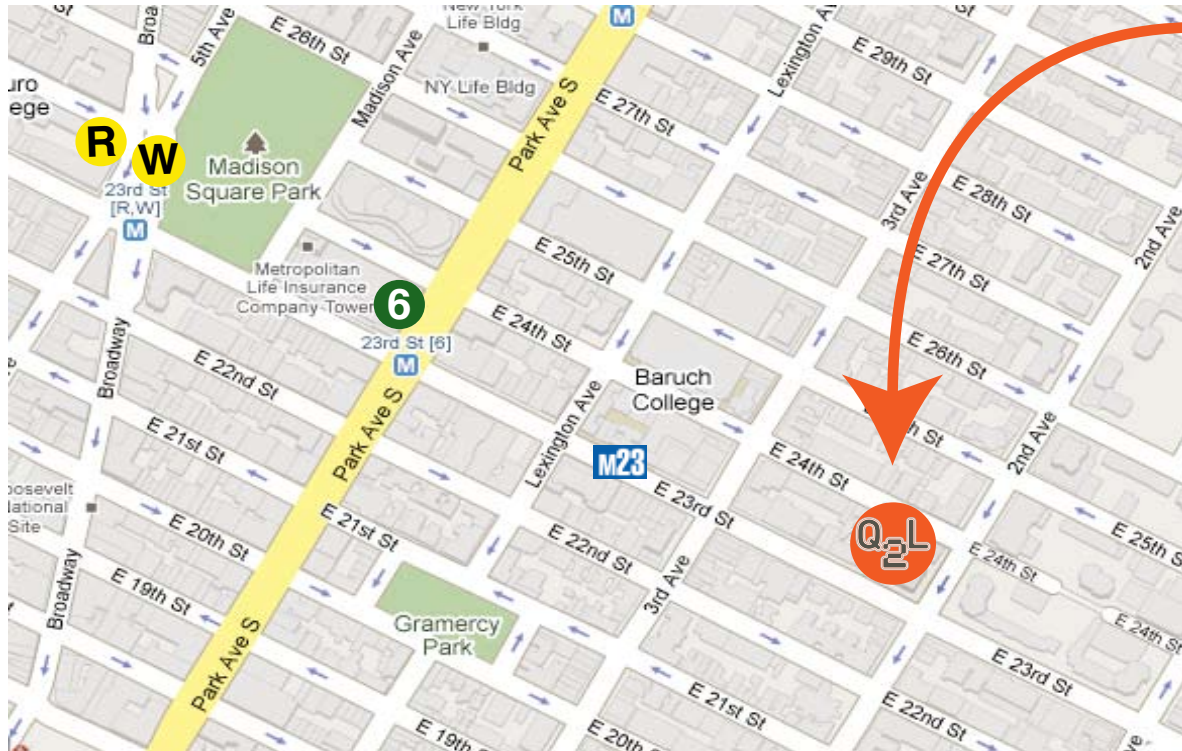

Quest to Learn School for digital kids

Opening Fall 2009 with a 6th grade!

A District 2 school located in downtown Manhattan.

Quest has a home!

We are delighted to announce that Quest to Learn will be located on the **M47 campus** at **225 East 23rd Street, NYC**. In close proximity to our partners the Institute of Play and The New School, Quest to Learn is accessible by public transportation via the 6, R and W trains and the M23 bus line. We look forward to welcoming our new students this fall!